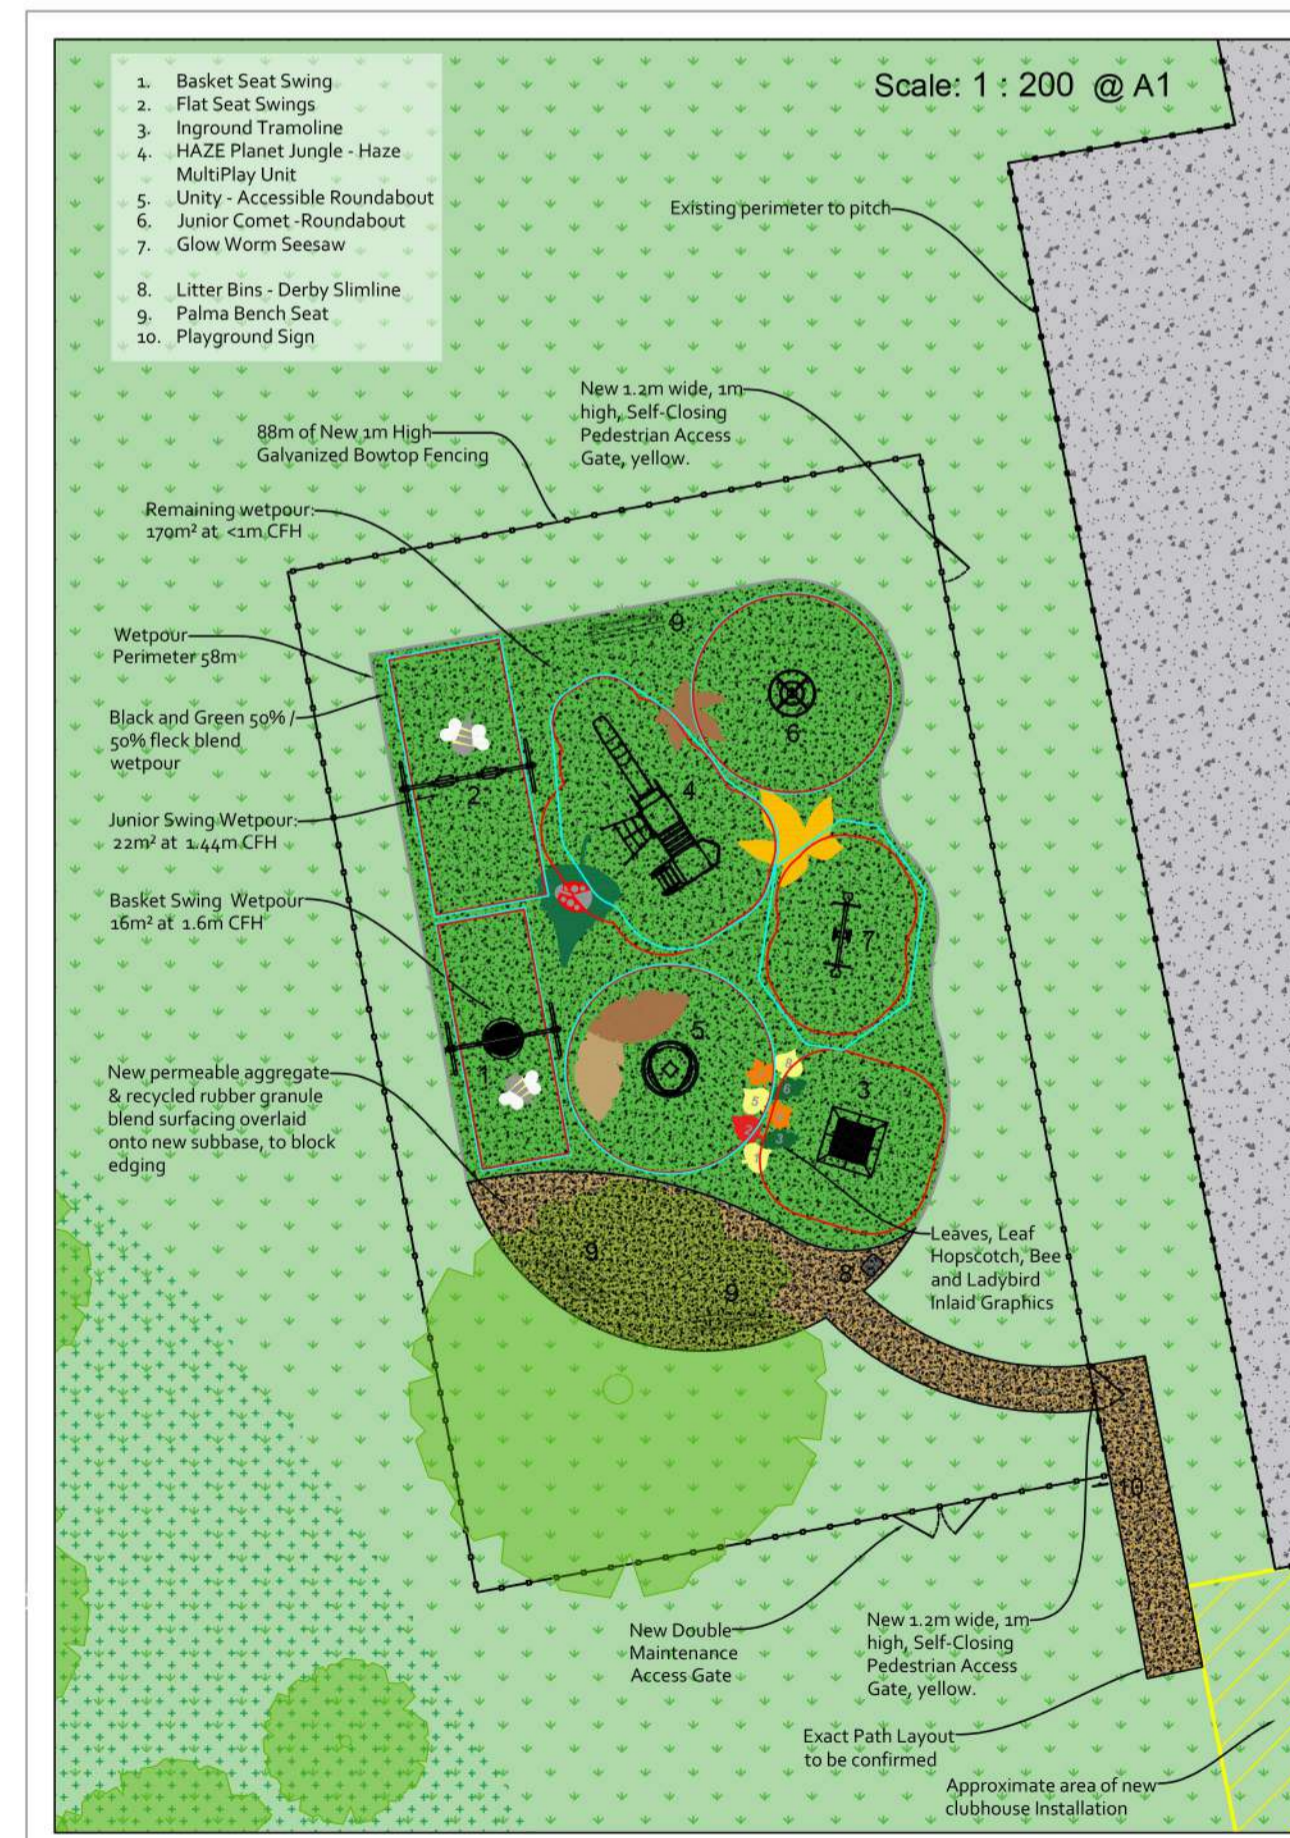

Sky Stepper

Double Health Walker

Double Slalom Skier

Play Area

Greatness Recreation Ground
Play Area and Outdoor Gym Installation
Outdoor Gym Proposal

Date: 02/03/26

Drawn: L. Lewis

Revisions:

Date:

Version:

Scale: See Insets

Draft Drawing

00/00/00

01

This drawing is for illustration/visualization purposes only. Final layouts, dimensions and construction details are to be confirmed onsite between client and contractor prior to installation. Do not scale from drawing. Dimension/orientation information is for guidance only. Existing site features and topographic elements are approximations only.

Drawing by:
Rockhopper//3D