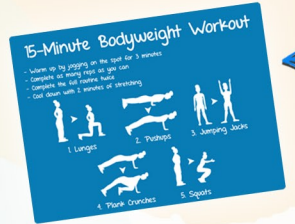

Greatness Recreation Ground Gym Sevenoaks Town Council

6/96932 Iss 1 - Date 23/02/2026 - D2 - This is an artists illustration only refer to masterplan for full site details

INCLUSIVE DESIGN!
Our outdoor gyms are made for everyone. Thoughtfully designed for an inclusive workout, access, and shared enjoyment.

READILY AVAILABLE
Spare Parts in 3-10 days!

LIFETIME
Metal Structure Guarantee

10 YEAR
Paintwork Guarantee!

PERSONAL TRAINER

All of our FLZ Equipment contains an information sign, about how to use the equipment and what it is for!

Regular exercise is very important to everyone, regardless of age, experience and physical ability, and our range of outdoor gym and fitness equipment has been specially designed with this mind to cater to a wide range of abilities. Outdoor exercise is known to be extra beneficial and provides enhanced feelings of revitalisation and increasing energy levels, and our inspirational range of outdoor fitness equipment is suitable for the complete novice right through to the experienced athlete.

CIRCUIT TRAINING
Circuit training is an ideal format for improving your endurance across a range of exercises.

TRAIN TOGETHER
Exercising alone can be fast and fulfilling. Training with others can help you train better for longer.

VARIETY
This site offers a unique range of fitness solutions that accommodate a full body workout for a broad spectrum of ages and abilities.

EN16630

Our Fitness Legacy Zone (FLZ) Outdoor Fitness Equipment range has been successfully tested and independently certified to the new European Standard for Outdoor Adult Fitness Equipment EN 16630:2015

- CARDIOVASCULAR
- BALANCE
- STRENGTH
- CO-ORDINATION
- TONING
- GENERAL FITNESS
- FLEXIBILITY
- INCLUSIVE