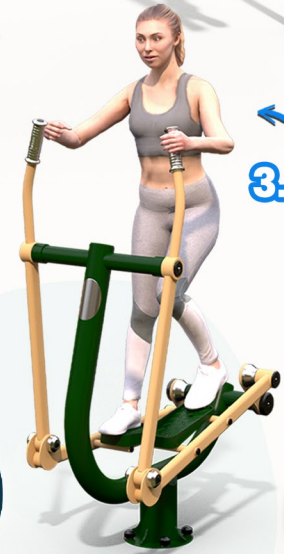

Greatness Recreation Ground Gym Sevenoaks Town Council

6/96932 Iss 1 - Date 23/02/2026 - D2 - This is an artists illustration only refer to masterplan for full site details

INCLUSIVE DESIGN!
Our outdoor gyms are made for everyone. Thoughtfully designed for an inclusive workout, access, and shared enjoyment.

READILY AVAILABLE
Spare Parts in 3-10 days!

LIFETIME
Metal Structure Guarantee

10 YEAR
Paintwork Guarantee!

PERSONAL TRAINER

All of our FLZ Equipment contains an information sign, about how to use the equipment and what it is for!

Regular exercise is very important to everyone, regardless of age, experience and physical ability, and our range of outdoor gym and fitness equipment has been specially designed with this mind to cater to a wide range of abilities. Outdoor exercise is known to be extra beneficial and provides enhanced feelings of revitalisation and increasing energy levels, and our inspirational range of outdoor fitness equipment is suitable for the complete novice right through to the experienced athlete.

CIRCUIT TRAINING
Circuit training is an ideal format for improving your endurance across a range of exercises.

TRAIN TOGETHER
Exercising alone can be fast and fulfilling. Training with others can help you train better for longer.

VARIETY
This site offers a unique range of fitness solutions that accommodate a full body workout for a broad spectrum of ages and abilities.

EN16630

Our Fitness Legacy Zone (FLZ) Outdoor Fitness Equipment range has been successfully tested and independently certified to the new European Standard for Outdoor Adult Fitness Equipment EN 16630:2015

- CARDIOVASCULAR
- BALANCE
- STRENGTH
- CO-ORDINATION
- TONING
- GENERAL FITNESS
- FLEXIBILITY
- INCLUSIVE