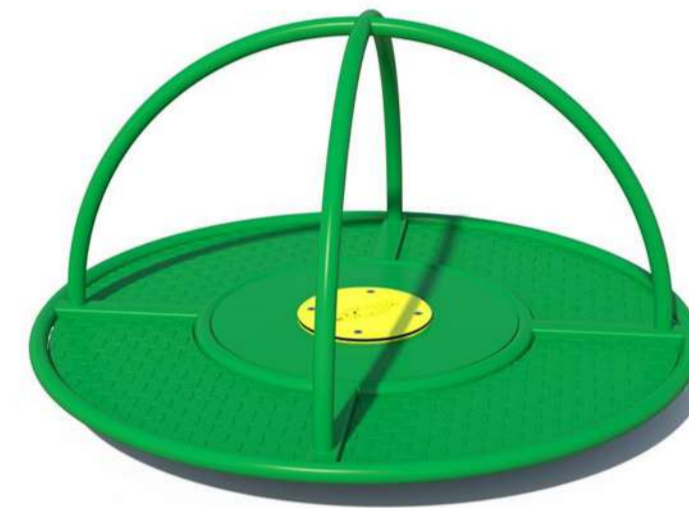

Haze, Multiplay Unit
Toddler to Junior Age

Steel Equipment to be in Natural Colours

Unity Roundabout (Accessible)

Comet Roundabout

Glow Worm Seesaw

Inground Trampoline

Basket Seat Swing

Junior Swing
To include 2no. Junior Flat Seats

Scale: 1 : 100 @ A1

Outdoor Fitness / Gym Area