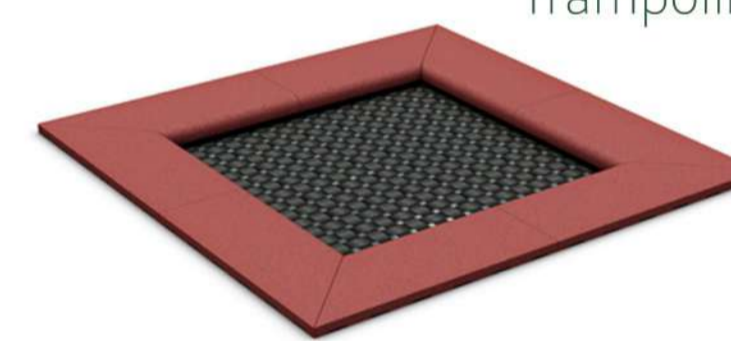

Haze, Multiplay Unit
Toddler to Junior Age

Steel Equipment to be in Natural Colours

Unity Roundabout (Accessible)

Comet Roundabout

Glow Worm Seesaw

Inground Trampoline

Basket Seat Swing

Junior Swing
To include 2no. Junior Flat Seats

Scale: 1 : 100 @ A1

Outdoor Fitness / Gym Area