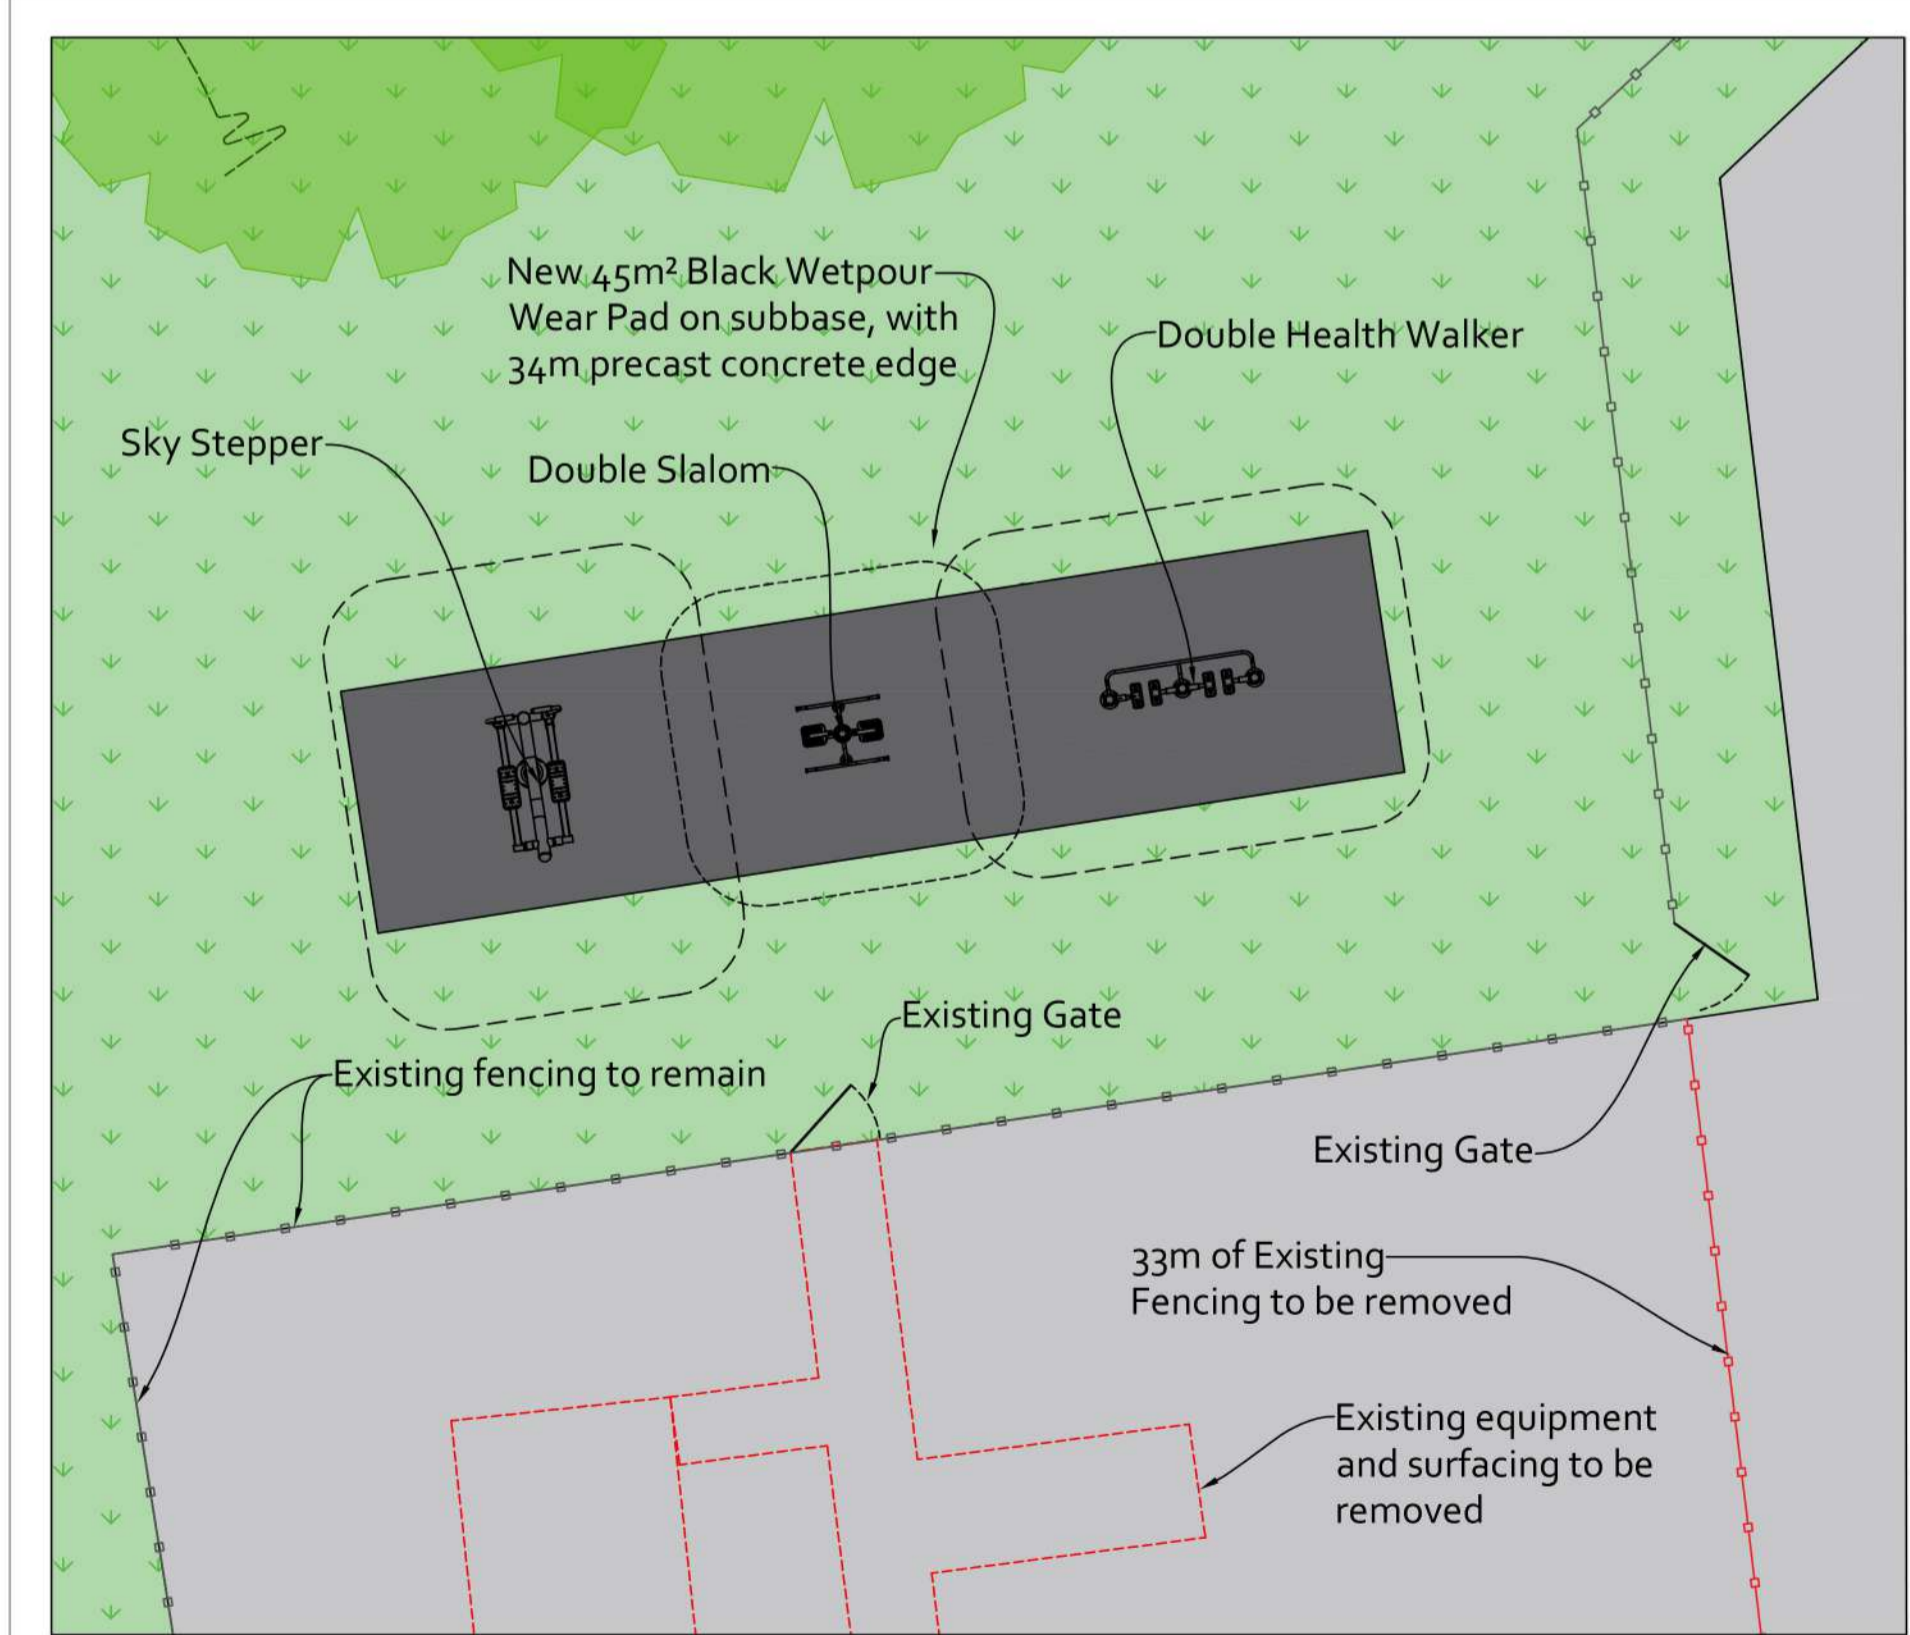

Haze, Multiplay Unit
Toddler to Junior Age

Steel Equipment to be in Natural Colours

Unity Roundabout (Accessible)

Comet Roundabout

Glow Worm Seesaw

Inground Trampoline

Basket Seat Swing

Junior Swing
To include 2no. Junior Flat Seats

Scale: 1 : 100 @ A1

Outdoor Fitness / Gym Area