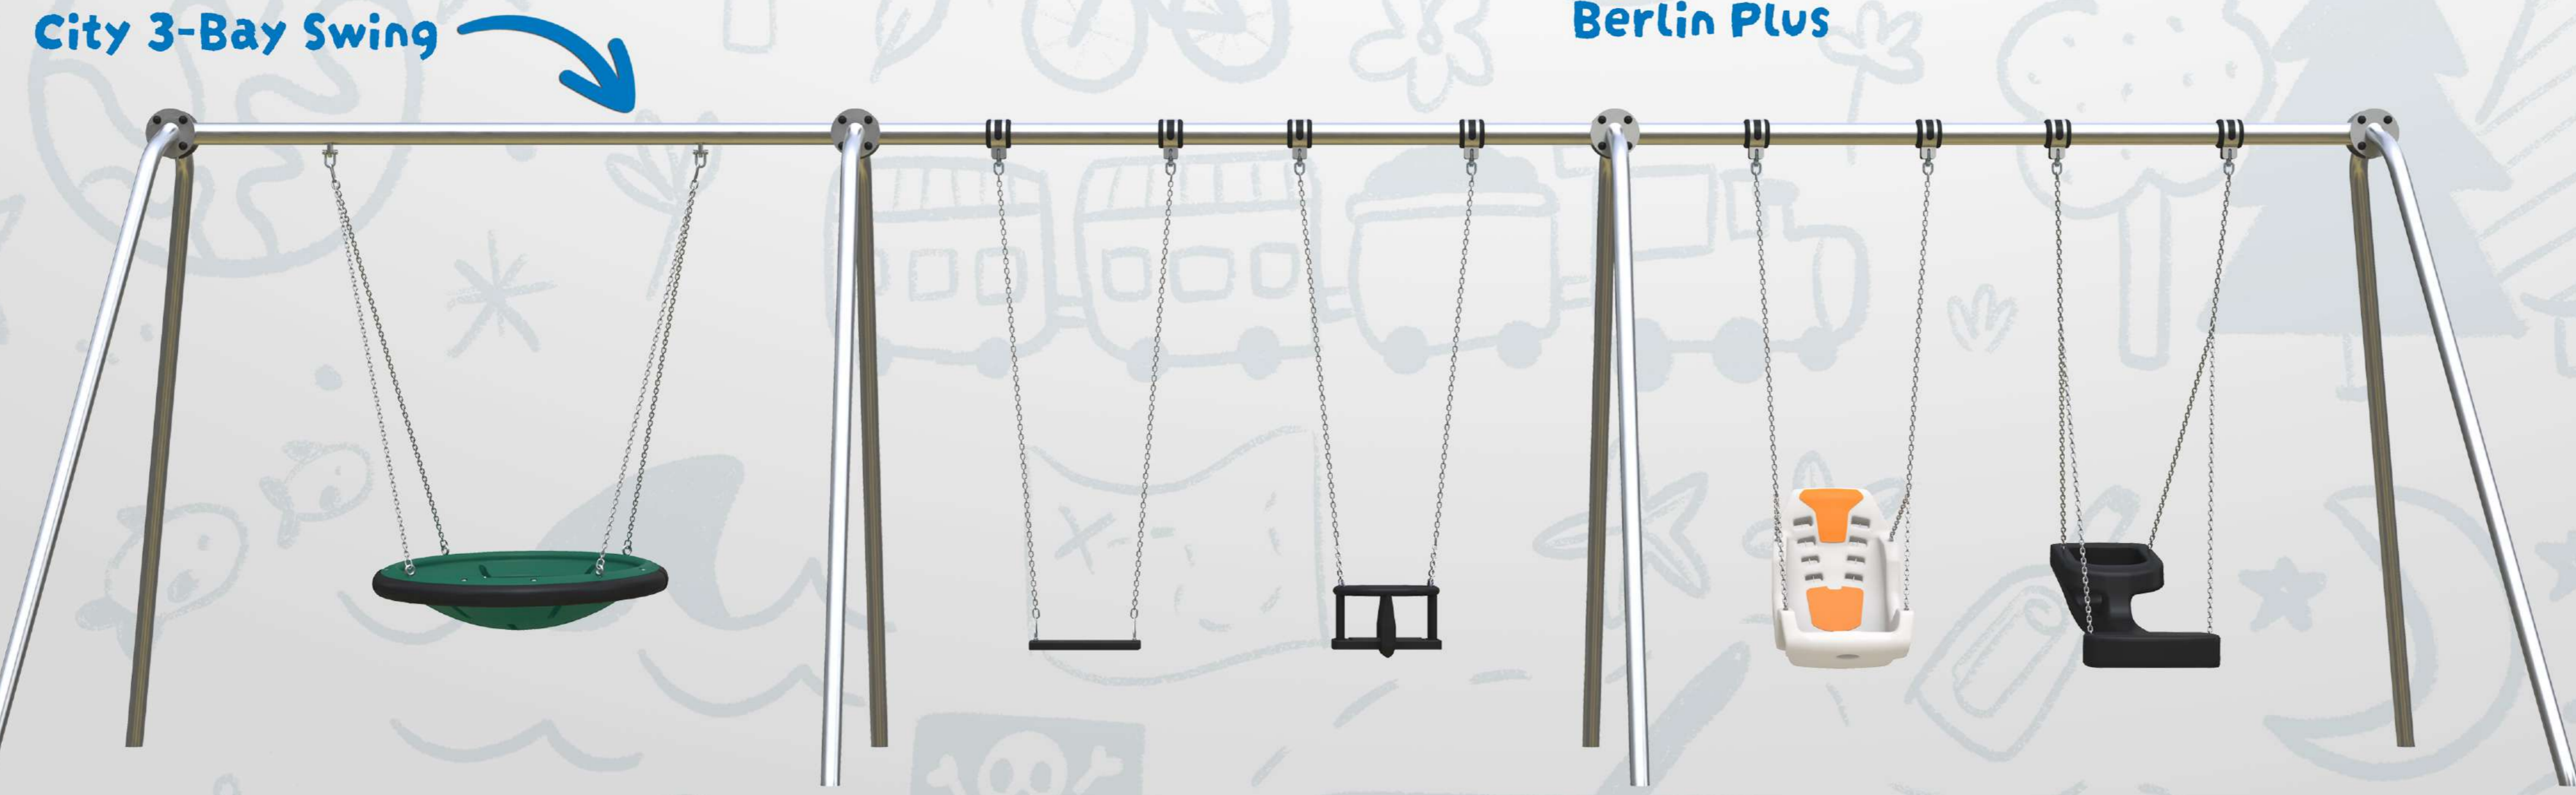

# Greatness Park, Infant Play Park Proposals for Sevenoaks Borough Council

Surrounded by bow top fencing- minimum height 1.0m

Swing Bars

Loudspeakers

Underground pipe

City Tram Tracks

City Wobble Board

City Balance Beam

Little City Plus Oslo

Noughts & Crosses Play Panel

Communication Play Panel

Big City Plus Colour Options

Big City Berlin Plus

Gravity Rider

City Bench

Inclusive Orbit

City 3-Bay Swing

Safari 4x4

Gravity Bowl