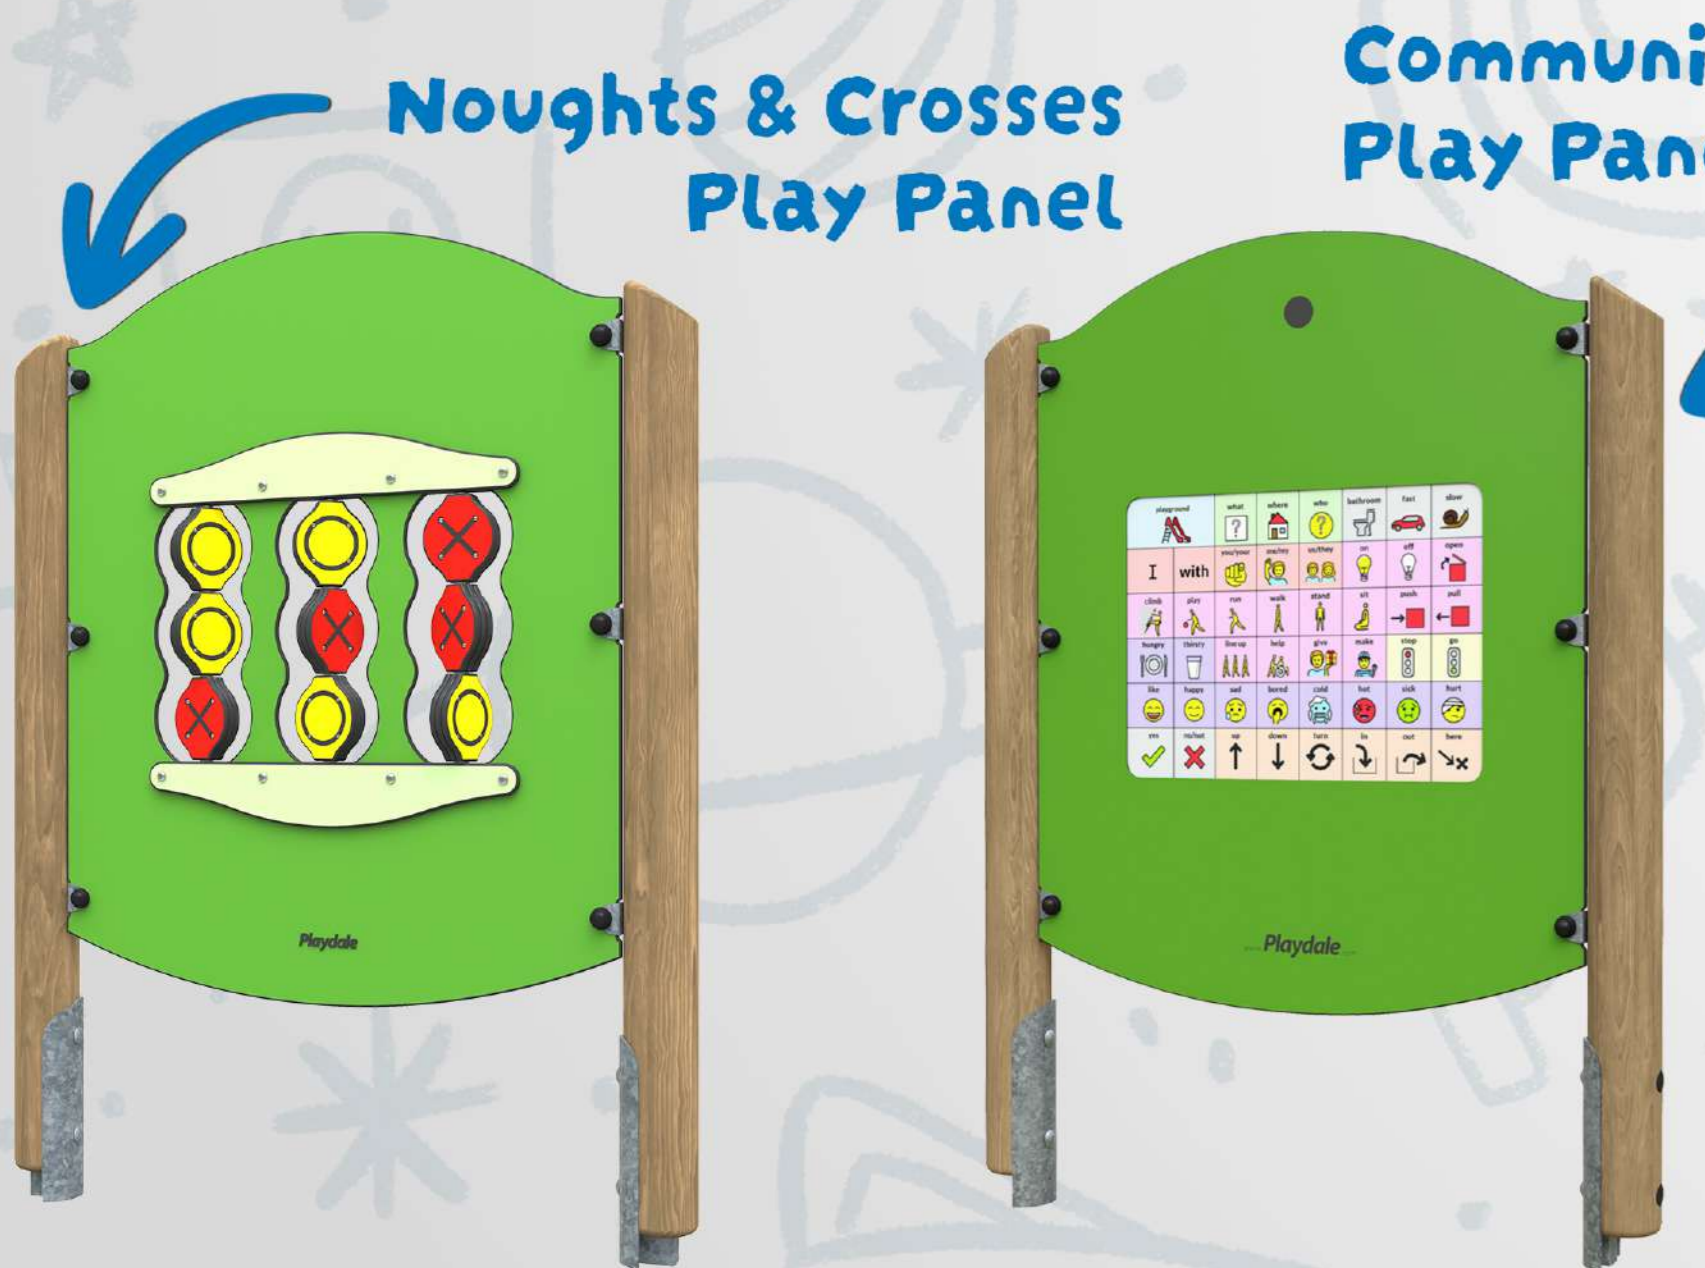

# Greatness Park, Infant Play Park Proposals for Sevenoaks Borough Council

Surrounded by bow top fencing- minimum height 1.0m

Swing Bars

Loudspeakers

Underground pipe

City Tram Tracks

City Wobble Board

City Balance Beam

Little City Plus Oslo

Noughts & Crosses Play Panel

Communication Play Panel

Big City Plus Colour Options

Big City Berlin Plus

Gravity Rider

City Bench

Inclusive Orbit

City 3-Bay Swing

Safari 4x4

Gravity Bowl