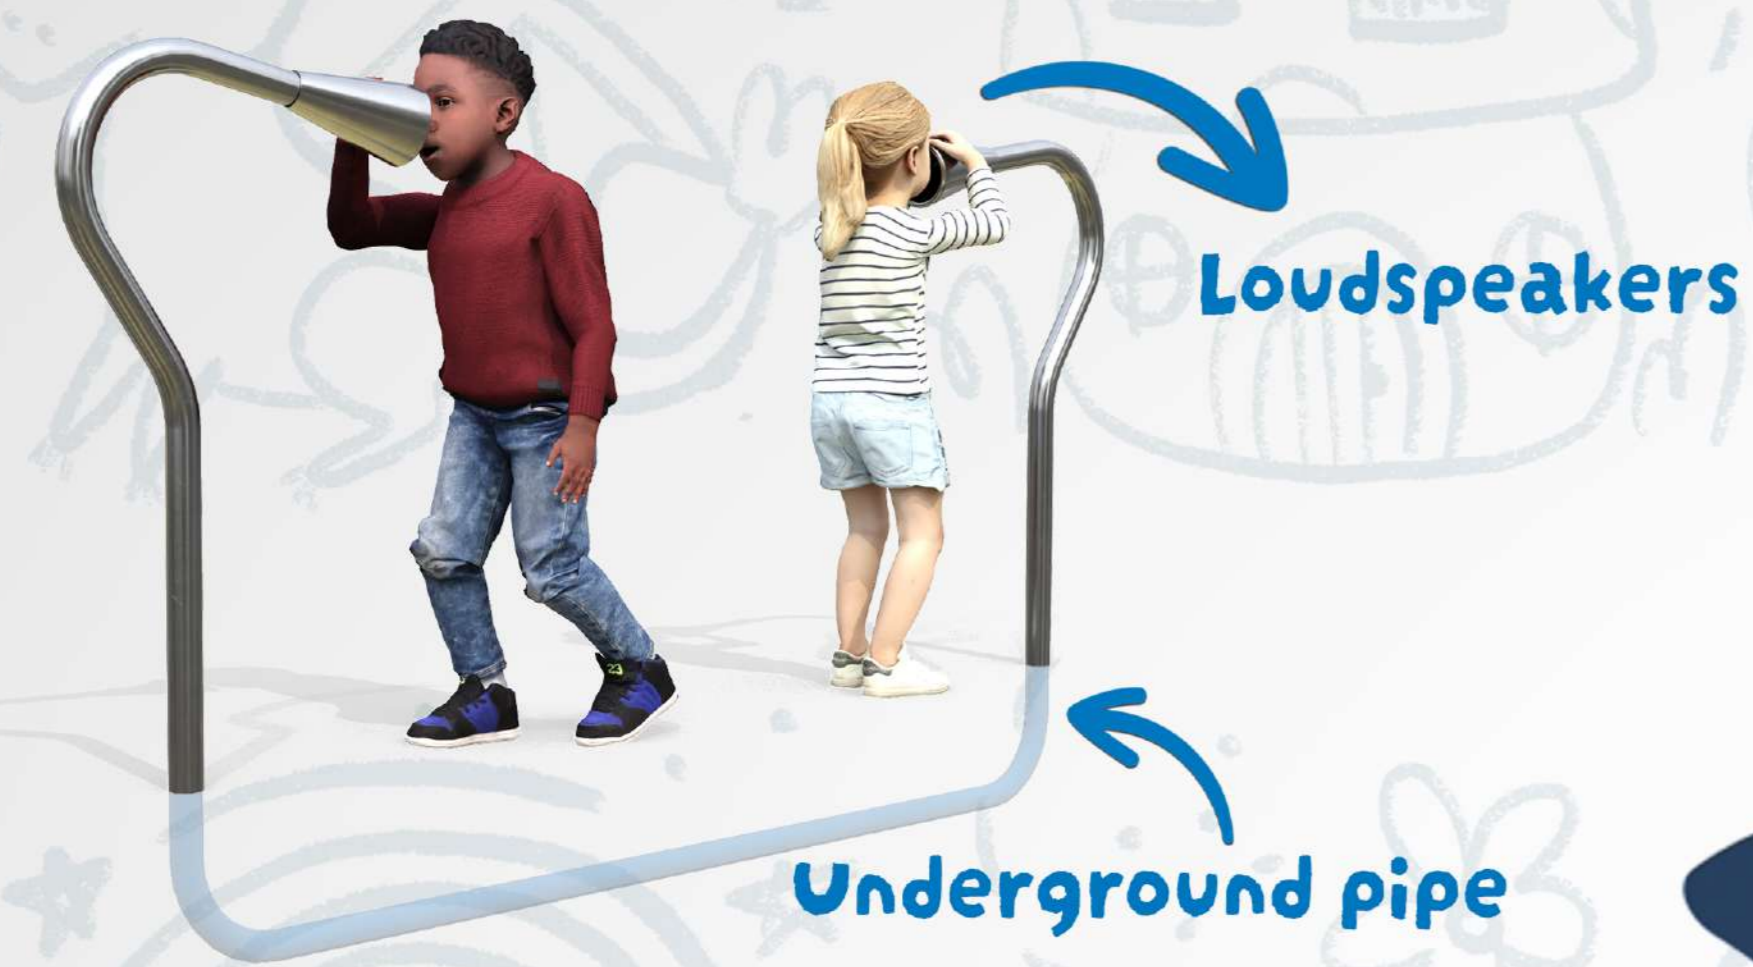

# Greatness Park, Infant Play Park Proposals for Sevenoaks Borough Council

Surrounded by bow top fencing- minimum height 1.0m

Swing Bars

Loudspeakers

Underground pipe

City Tram Tracks

City Wobble Board

City Balance Beam

Little City Plus Oslo

Noughts & Crosses Play Panel

Communication Play Panel

Big City Plus Colour Options

Big City Berlin Plus

Gravity Rider

City Bench

Inclusive Orbit

City 3-Bay Swing

Safari 4x4

Gravity Bowl